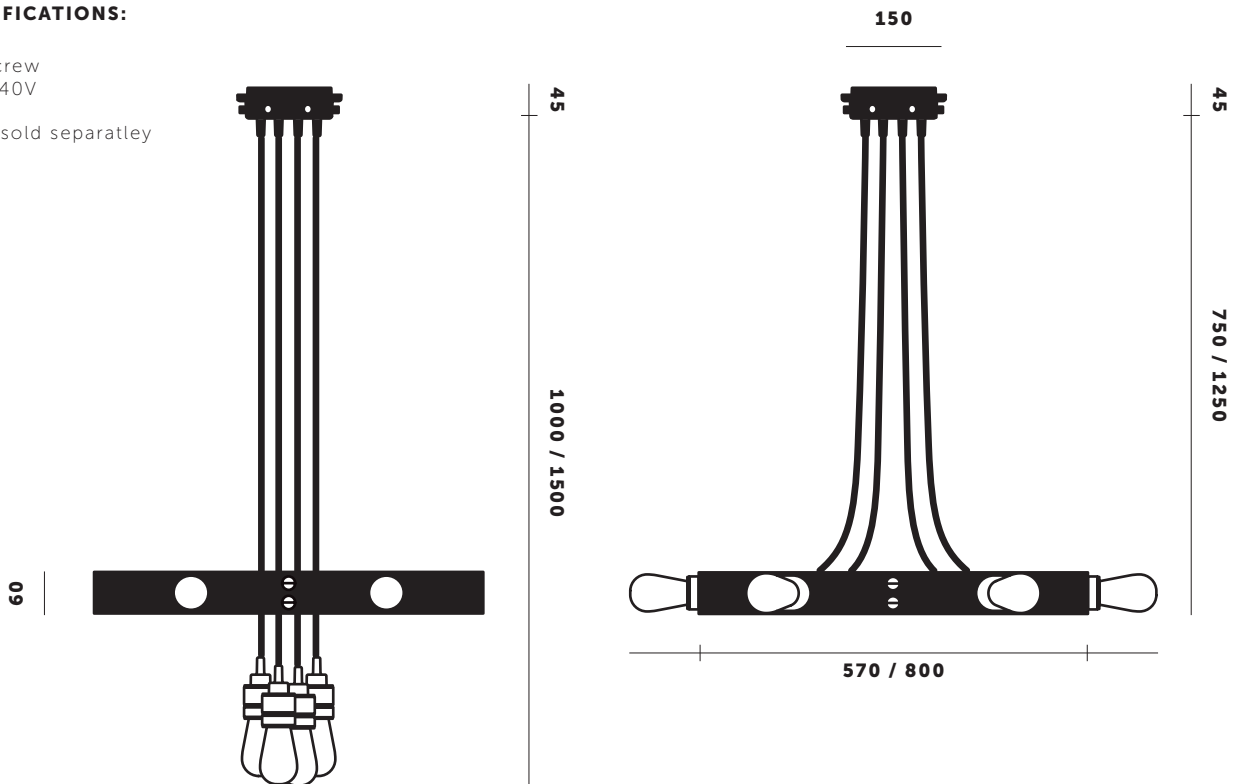

# BUSTER + PUNCH

HERO LIGHT

TECH SPECS

The image shows various components of the HERO light against a dark, textured background. At the top left, two Edison-style filament bulbs are shown, one with a silver metal ring and one with a brass ring. To the right, a black cable is coiled, featuring several gold-colored metal ferrules. Below the cable, there are several small metal and plastic parts, including a ring and a cap. At the bottom, a curved metal band with gold-colored rivets is visible. The overall aesthetic is industrial and rugged.

## HERO LIGHT

**SPECIFICATIONS:**

E27 screw  
200-240V  
IP20  
Bulbs sold separatley

FINISH	0.75 M DROP	1.25 M DROP	ALSO INCLUDED:
 Graphite / Brass	<b>UK-HE6-PE-GR-ST-0.75</b>	<b>UK-HE6-PE-GR-ST-1.25</b>	Wire 6x wire screw locks 3x wood screw 3x plastic plug*   6 pcs  3 pcs  3 pcs
 Graphite / Steel	<b>UK-HE6-PE-GR-BR-0.75</b>	<b>UK-HE6-PE-GR-BR-1.25</b>	
 Graphite / Smoked Bronze	<b>UK-HE6-PE-GR-SM-0.75</b>	<b>UK-HE6-PE-GR-SM-1.25</b>	
 Stone / Brass	<b>UK-HE6-PE-SN-ST-0.75</b>	<b>UK-HE6-PE-SN-ST-1.25</b>	
 Stone / Steel	<b>UK-HE6-PE-SN-BR-0.75</b>	<b>UK-HE6-PE-SN-BR-1.25</b>	
 Stone / Smoked Bronze	<b>UK-HE6-PE-SN-SM-0.75</b>	<b>UK-HE6-PE-SN-SM-1.25</b>	