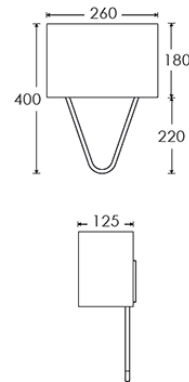

HEATHFIELD & CO

PRODUCT SPECIFICATION SHEET

Wall Light | COUPOLE

WALL LIGHT

Material: Metal
Finish shown: Black Satin
Code: WL-COUP-BLCK

LAMPSHADE AS SHOWN

10" Crescent Dark Teal Satin
Shade code: SH-10-CRES
Shade lining: White PVC

SWITCHING & PLUG

Hardwired

WEIGHT

0.4 kg approx.

LAMPING

1 x E14 Lampholder - 25W max. LED bulb recommended.

FIXING NOTE

It is the buyer's responsibility to ensure that suitable fixings are used.

WARRANTY

12 Months

FINISHING NOTE

All metalwork is handcrafted and may vary from piece to piece with slight variation in finish and detailing.

CLEANING INSTRUCTIONS

The finishes on this luminaire only require regular cleaning with a soft dry duster. Abrasive or chemical cleaners may harm the finish and should not be used. Shade to be dusted with a clean dry cloth.

Dimensions in mm and approximate

H&CO

Decorative lighting
for beautiful spaces

www.heathfield.co.uk | + 44 (0) 1732 350450 | sales@heathfield.co.uk
Unit 1, Priory Road, Tonbridge, Kent, TN9 2AF, United Kingdom

This specification is subject to our standard Terms & Conditions, a copy of which can be found at heathfield.co.uk
© 2020 Heathfield & Co. All rights reserved.