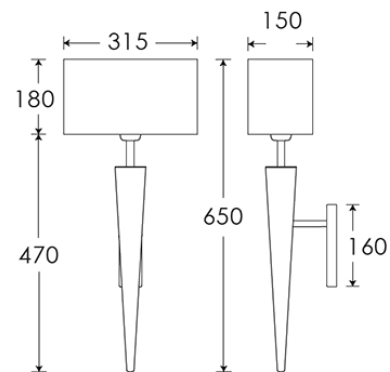

HEATHFIELD & CO

PRODUCT SPECIFICATION SHEET

Wall Light | TORCHERE NICKEL

WALL LIGHT

Material: Metal
Finish shown: Nickel
Code: WL-TORC-PLNL

LAMPSHADE AS SHOWN

12" Crescent Ivory Satin
Shade code: SH-12-CRES
Shade lining: Gold PVC

SWITCHING & PLUG

Hardwired

WEIGHT

1.1 kg approx.

LAMPING

1 x E27 Lampholder - 40W max. LED bulb recommended.

FIXING NOTE

It is the buyer's responsibility to ensure that suitable fixings are used.

Dimensions in mm and approximate

H&CO

Decorative lighting
for beautiful spaces

www.heathfield.co.uk | + 44 (0) 1732 350450 | sales@heathfield.co.uk

Unit 1, Priory Road, Tonbridge, Kent, TN9 2AF, United Kingdom