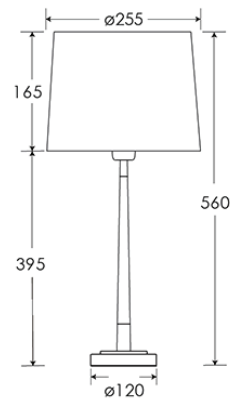

HEATHFIELD & CO

PRODUCT SPECIFICATION SHEET

Table Lamp | VELETTO MEDIUM

LAMP BASE

Material: Metal
Finish shown: Satin Black & Brushed Brass
Code: TL-VELE-BABR-SBLK-MED

LAMPSHADE AS SHOWN

8" Roman Drum Praline Satin
Shade code: SH-08-RMDR
Shade lining: Prosecco PVC

FLEX

1.5 metres of Black PVC flex. Alternative colours can be specified from our collection.

SWITCHING & PLUG

Black 13 AMP UK plug & inline switch.
Alternative plug types available.

BASE WEIGHT

1.7 kg approx.

LAMPING

1 x E27 Lampholder - 60W max. LED bulb recommended.

WARRANTY

12 Months

FINISHING NOTE

All metalwork is handcrafted and may vary from piece to piece with slight variation in finish and detailing.

CLEANING INSTRUCTIONS

The finishes on this luminaire only require regular cleaning with a soft dry duster. Abrasive or chemical cleaners may harm the finish and should not be used. Shade to be dusted with a clean dry cloth.

Dimensions in mm and approximate

H&CO

Decorative lighting
for beautiful spaces

www.heathfield.co.uk | +44 (0) 1732 350450 | sales@heathfield.co.uk
Unit 1, Priory Road, Tonbridge, Kent, TN9 2AF, United Kingdom