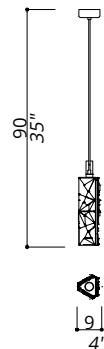

### 251-NN

1 LIGHT TYPE GU10 LED, INCLUDED  
MAX 105W

Central structure of 3D designed panels in solid brass.  
50 centimetres of steel wire included.

#### FINISH

Structure and tiles in F\_33 (satin nickel finish);  
details and connection box in F\_31 (polished nickel finish).

#### NOTES

Dimensions are expressed in centimetres, if not otherwise specified.  
The total height of any chandelier includes body of chandelier plus ceiling  
box fixture; 50cm of chain/steel wire will be supplied free of charge.  
All products may be customized subject to prior consulting with our  
technical department; please send your request to [info@officina-luce.it](mailto:info@officina-luce.it).  
Officina Luce (Registered brand of ISSARCH srl) reserves the right to  
change or delete, at any time and without prior warning, the technical  
specification of any model or the model itself, depending on technical  
and commercial requirements.