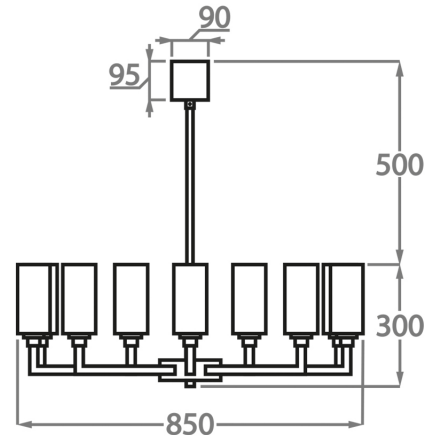

Available Sizes

BELLA FIGURA

6 Light

CL627-6

Height: 30 cm (11.81")

Diameter: 70 cm (27.56")

6 x 42W E14 Golf Ball Bulbs/Lamps only

Max watt and Lamps: 42W

Net Weight: 6 kg / 13 lb

9 Light

CL627-9

Height: 30 cm (11.81")

Diameter: 85 cm (33.46")

9 x 42W E14 Golf Ball Bulbs/Lamps only

Max watt and Lamps: 42W

Net Weight: 6 kg / 11 lb

12 Light

CL627-12

Height: 30 cm (11.81")

Diameter: 110 cm (43.31")

12 x 42W E14 Golf Ball Bulbs/Lamps only

Max watt and Lamps: 42W

Net Weight: 7 kg / 15 lb

9+3 Light

CL627-12+6

Height: 51 cm (20.08")

Diameter: 110 cm (43.31")

Number of Tiers: 2

18 x 42W E14

Max watt and Lamps: 42W

Please use 'Golf Ball' bulbs/lamps only.

The dimensions of the central rod/chain and ceiling rose are not included in the height measurements.
Standard rod/chain and ceiling rose is 50cm if not otherwise specified by customer.