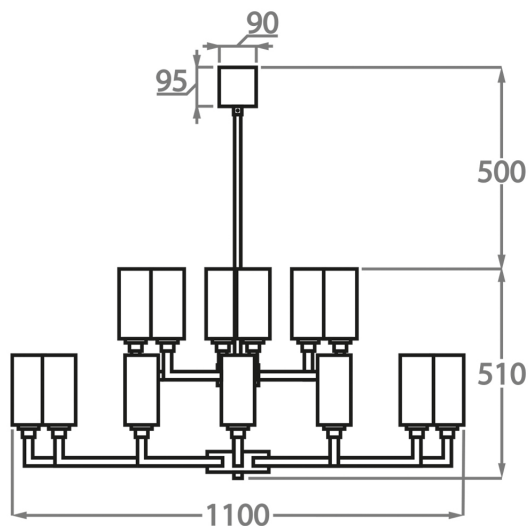

Available Sizes

BELLA FIGURA

6 Light

CL627-6

Height: 30 cm (11.81")

Diameter: 70 cm (27.56")

6 x 42W E14 Golf Ball Bulbs/Lamps only

Max watt and Lamps: 42W

12 Light

CL627-12

Height: 30 cm (11.81")

Diameter: 110 cm (43.31")

12 x 42W E14 Golf Ball Bulbs/Lamps only

Max watt and Lamps: 42W

Net Weight: 7 kg / 15 lb

9+3 Light

CL627-9+3

Height: 51 cm (20.08")

Diameter: 85 cm (33.46")

12 x 42W E14 Golf Ball Bulbs/Lamps only

Max watt and Lamps: 42W

Net Weight: 13 kg / 29 lb

BELLA FIGURA

12+6 Light

CL627-12+6

Height: 51 cm (20.08")

Diameter: 110 cm (43.31")

Number of Tiers: 2

18 x 42W E14

Max watt and Lamps: 42W

Please use 'Golf Ball' bulbs/lamps only.

The dimensions of the central rod/chain and ceiling rose are not included in the height measurements.
Standard rod/chain and ceiling rose is 50cm if not otherwise specified by customer.