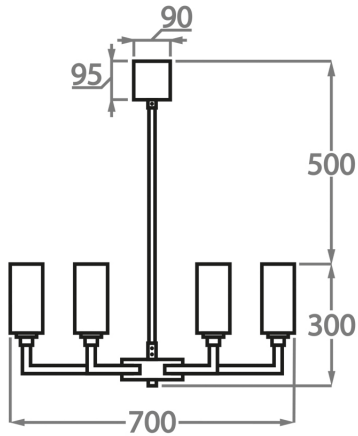

Available Sizes

BELLA FIGURA

6 Light

CL627-6

Height: 30 cm (11.81")

Diameter: 70 cm (27.56")

6 x 42W E14 Golf Ball Bulbs/Lamps only

Max watt and Lamps: 42W

Net Weight: 6 kg / 13 lb

9 Light

CL627-9

Height: 30 cm (11.81")

Diameter: 85 cm (33.46")

9 x 42W E14 Golf Ball Bulbs/Lamps only

Max watt and Lamps: 42W

Net Weight: 6 kg / 11 lb

12 Light

CL627-12

Height: 30 cm (11.81")

Diameter: 110 cm (43.31")

12 x 42W E14 Golf Ball Bulbs/Lamps only

Max watt and Lamps: 42W

Net Weight: 7 kg / 15 lb

9+3 Light

CL627-12+6

Height: 51 cm (20.08")

Diameter: 110 cm (43.31")

Number of Tiers: 2

18 x 42W E14

Max watt and Lamps: 42W

Please use 'Golf Ball' bulbs/lamps only.

The dimensions of the central rod/chain and ceiling rose are not included in the height measurements.
Standard rod/chain and ceiling rose is 50cm if not otherwise specified by customer.