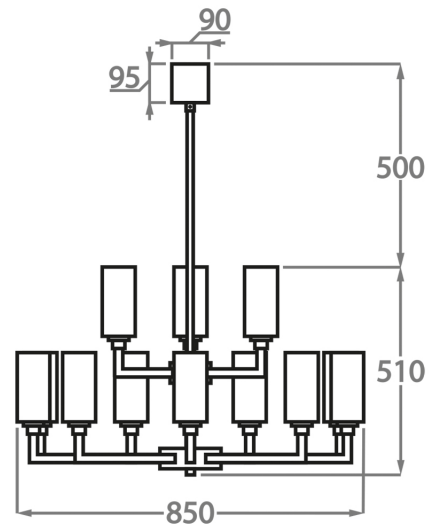

Available Sizes

BELLA FIGURA

6 Light

CL627-6

Height: 30 cm (11.81")

Diameter: 70 cm (27.56")

6 x 42W E14 Golf Ball Bulbs/Lamps only

Max watt and Lamps: 42W

12 Light

CL627-12

Height: 30 cm (11.81")

Diameter: 110 cm (43.31")

12 x 42W E14 Golf Ball Bulbs/Lamps only

Max watt and Lamps: 42W

Net Weight: 7 kg / 15 lb

9+3 Light

CL627-9+3

Height: 51 cm (20.08")

Diameter: 85 cm (33.46")

12 x 42W E14 Golf Ball Bulbs/Lamps only

Max watt and Lamps: 42W

Net Weight: 13 kg / 29 lb

BELLA FIGURA

12+6 Light

CL627-12+6

Height: 51 cm (20.08")

Diameter: 110 cm (43.31")

Number of Tiers: 2

18 x 42W E14

Max watt and Lamps: 42W

Please use 'Golf Ball' bulbs/lamps only.

The dimensions of the central rod/chain and ceiling rose are not included in the height measurements.
Standard rod/chain and ceiling rose is 50cm if not otherwise specified by customer.