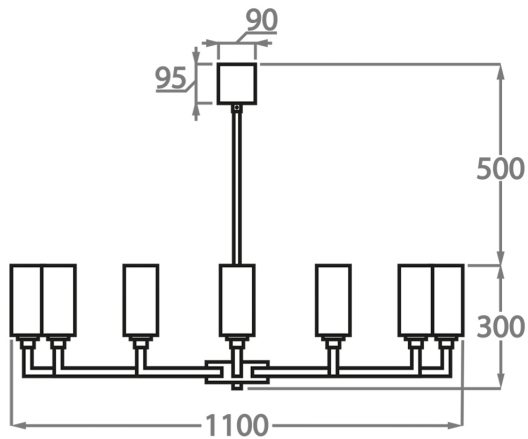

Available Sizes

BELLA FIGURA

6 Light

CL627-6

Height: 30 cm (11.81")

Diameter: 70 cm (27.56")

6 x 42W E14 Golf Ball Bulbs/Lamps only

Max watt and Lamps: 42W

12 Light

CL627-12

Height: 30 cm (11.81")

Diameter: 110 cm (43.31")

12 x 42W E14 Golf Ball Bulbs/Lamps only

Max watt and Lamps: 42W

Net Weight: 7 kg / 15 lb

9+3 Light

CL627-9+3

Height: 51 cm (20.08")

Diameter: 85 cm (33.46")

12 x 42W E14 Golf Ball Bulbs/Lamps only

Max watt and Lamps: 42W

Net Weight: 13 kg / 29 lb

BELLA FIGURA

12+6 Light

CL627-12+6

Height: 51 cm (20.08")

Diameter: 110 cm (43.31")

Number of Tiers: 2

18 x 42W E14

Max watt and Lamps: 42W

Please use 'Golf Ball' bulbs/lamps only.

The dimensions of the central rod/chain and ceiling rose are not included in the height measurements.
Standard rod/chain and ceiling rose is 50cm if not otherwise specified by customer.