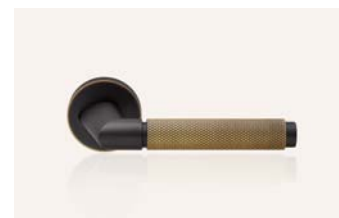

Grip

Una collezione contraddistinta da una moderna bellezza dalle mille sfaccettature, essenzialmente pratica ma piacevolmente decorativa.

A collection characterized by a modern beauty with a thousand facets, essentially practical but pleasantly decorative.

made in Italy | patented design

cromo lucido
polished chrome
CR

nero opaco + cromo lucido
matt black + polished chrome
CE

nero opaco
matt black
VE

bronzo opaco + patiné
matt bronze + patiné mat
NP

oro zecchino
gold plated
OZ