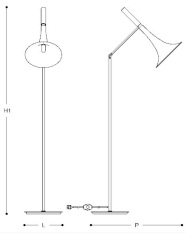

7026/P

BAFFO

Floor lamp in metal with matt black finish. Blown glass diffuser with faded titanium metal finish.
Available in different colours. Modern Catalogue Incanto.

DESIGNER

Matteo Bianchi

Technical draw, dimensions and light sources refer to the main photo

DIMENSIONS

Width: 80 cm
Height: 180 cm
Depth: 32 cm

TYPE

Mounting: Floor
Environment: Indoor

GLASS / CRYSTAL

Titanium shaded

AVAILABLE IN

Faded White