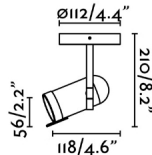

General characteristics

Fixation	Ceiling
Type	I
IP	20
voltage	100V-240V
Hertz	50/60Hz
Upwards Vertical orientation	↕ 90
Downwards vertical orientation	↙ 90
Horizontal orientation	↻ 350
Power	8W

Material